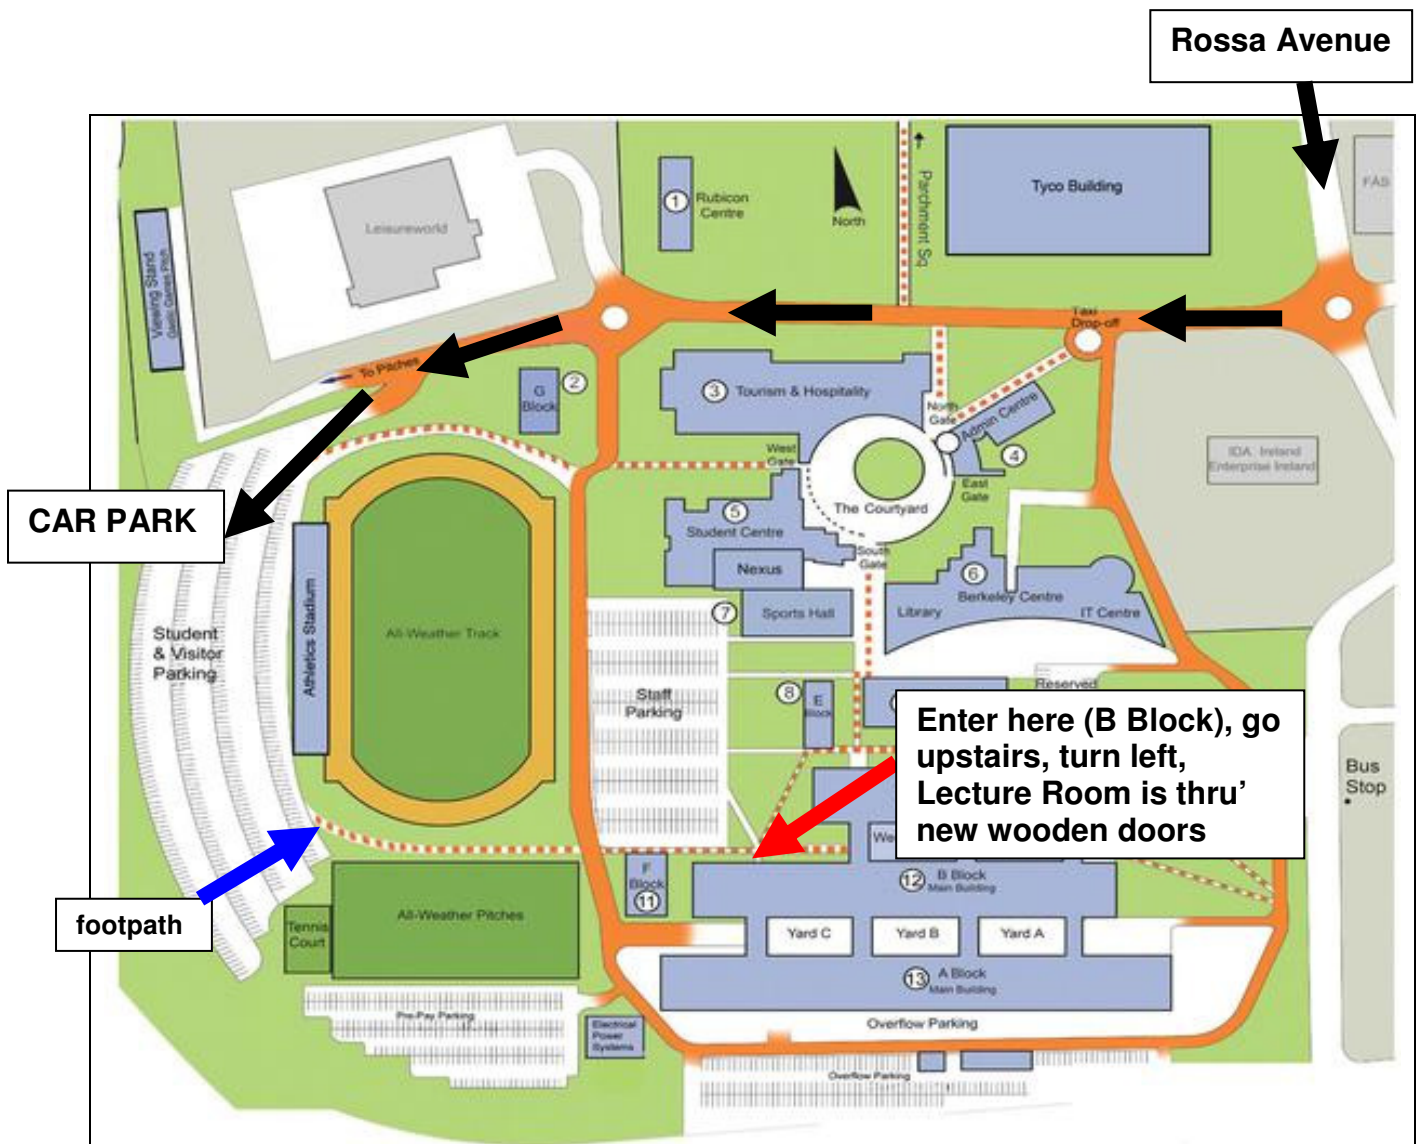

CAMMS – Parking and Lecture Room Directions

- Leave Rossa Avenue at the roundabout.
- Drive to the CIT roundabout with the 'Rubicon' business centre and LeisureWorld on your right hand side.
- Continue straight through roundabout to 'lower' car park (student and visitor car park)
- Walk to B Block via footpath
- Classroom B287, upstairs in the 'Zero2020' building